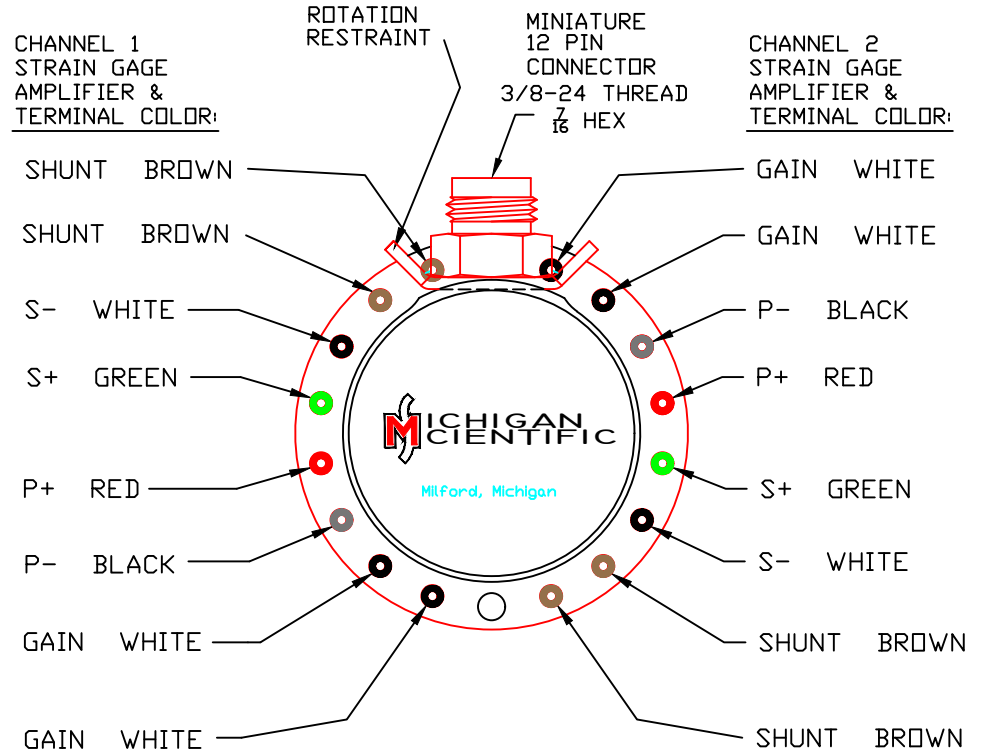

4928E120

SLIP RING & 2 STRAIN GAGE AMPLIFIERS  
MODEL: SHORT S8/X/2Gx

DATE BY REVISION  
10-16-20 KDL SNAP UPGRADES

To specify bridge excitation voltage, replace "x" with 1.2, 2.5, 5 or 10.

ALL DIMENSIONS IN INCHES

DESIGN MAY CHANGE WITHOUT NOTICE

AMPLIFIER FUNCTION AND CABLE WIRE COLORS:

FRONT VIEW OF MATING CONNECTOR

**MICHIGAN SCIENTIFIC CORPORATION**  
© 2020  
08500 ANCE ROAD  
CHARLEVOIX, MI 49720  
PHONE: (231)547-5511 FAX: (231)547-7070

TOLERANCES .xxxx ±--- .xxx ±--- .xx ±-- ANGLES ±°--	DESIGNED BY: KDL	DATE: 10-7-04	SCALE: 1:1
SURFACE FINISH ---RMS	DRAWN BY: KDL	TITLE: SHORT S8/X/2Gx	SHT OF SHTS: SIZE AH
DRAWING NO.: C213826A	MATERIAL: METAL HOUSING		