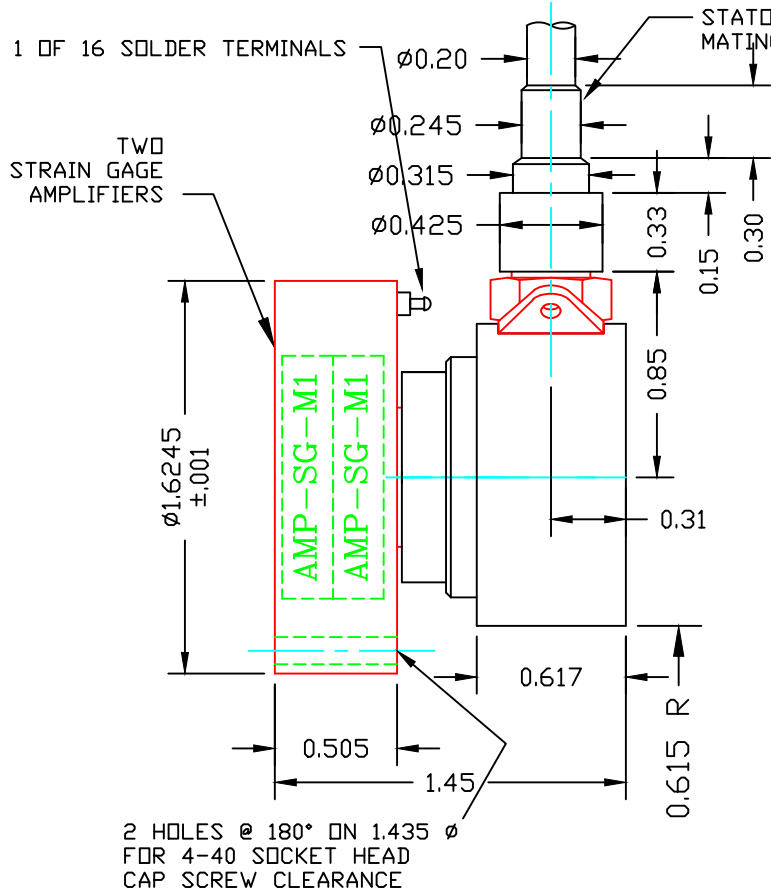

4928E120

SLIP RING & 2 STRAIN GAGE AMPLIFIERS  
MODEL: SHORT S8/X/2Gx

DATE BY REVISION  
10-16-20 KDL SNAP UPGRADES

To specify bridge excitation voltage, replace "x" with 1.2, 2.5, 5 or 10.

ALL DIMENSIONS IN INCHES

DESIGN MAY CHANGE WITHOUT NOTICE

AMPLIFIER FUNCTION AND CABLE WIRE COLORS:

FRONT VIEW OF MATING CONNECTOR

**MICHIGAN SCIENTIFIC CORPORATION**  
© 2020  
08500 ANCE ROAD  
CHARLEVOIX, MI 49720  
PHONE: (231)547-5511 FAX: (231)547-7070

TOLERANCES .xxxx ±--- .xxx ±--- .xx ±-- ANGLES ±°--	DESIGNED BY: KDL	DATE: 10-7-04	SCALE: 1:1
SURFACE FINISH ---RMS	DRAWN BY: KDL	TITLE: SHORT S8/X/2Gx	SHT OF SHTS: SIZE AH
DRAWING NO.: C213826A	MATERIAL: METAL HOUSING		